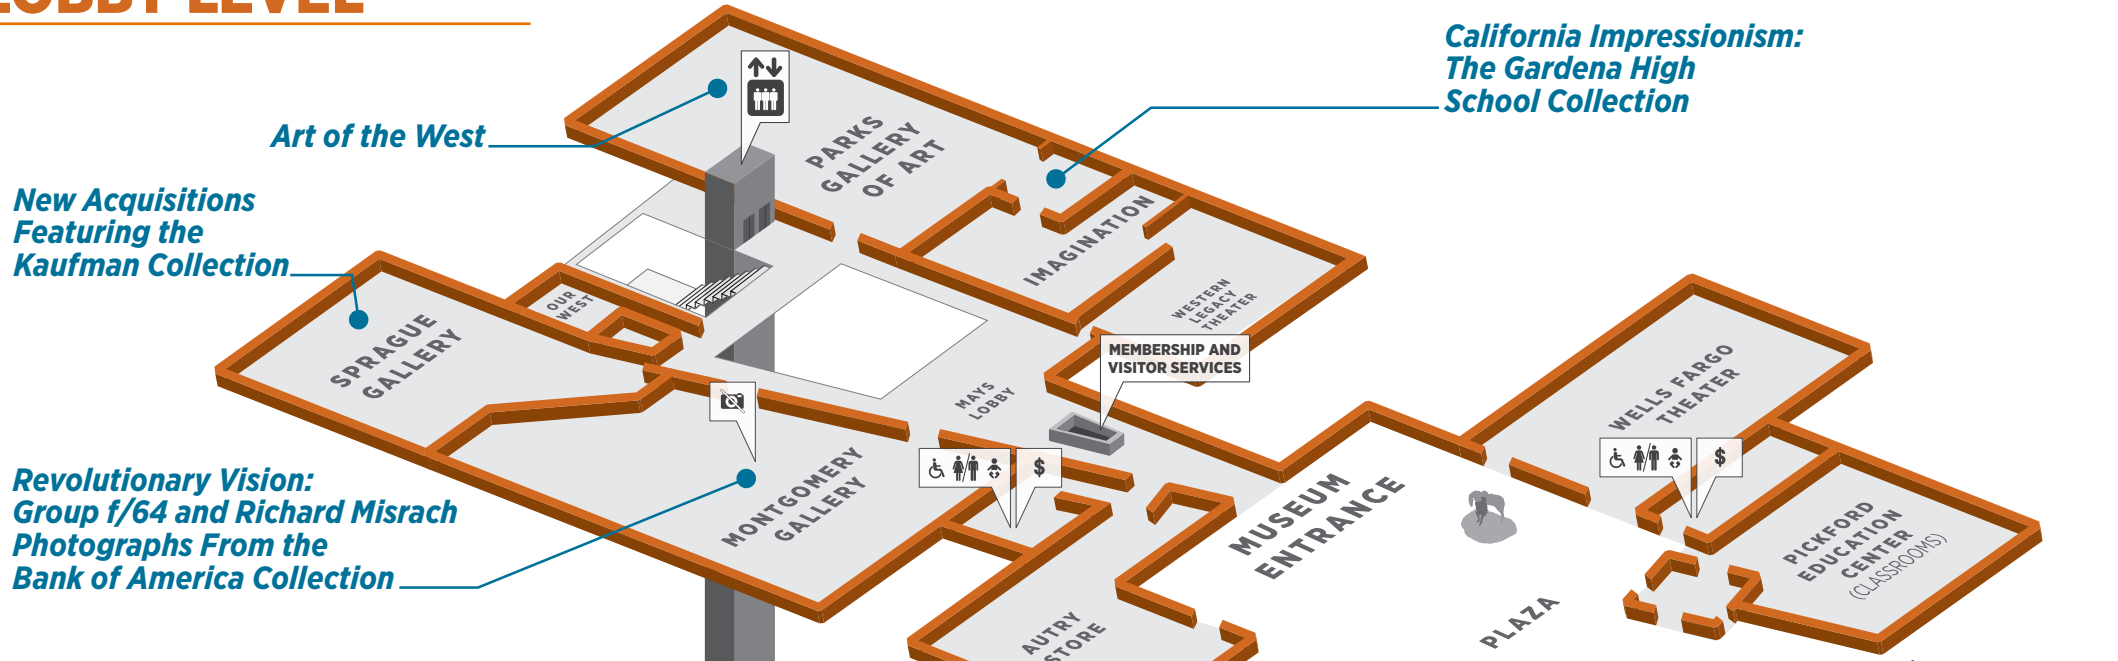

GOLD PANNING

Select Weekends
11:00 a.m.–3:00 p.m.

JOIN AND SAVE!

See an associate to apply a portion of your admission fee toward membership today, or join online at: TheAutry.org/Membership.

4700 Western Heritage Way
Los Angeles, CA 90027
TheAutry.org | [#AtTheAutry](https://twitter.com/AtTheAutry)

AUTRY MUSEUM OF THE AMERICAN WEST MAP

Find yourself here

LOBBY LEVEL

LOWER LEVEL

- \$ ATM
- 👶 BABY CHANGING STATION
- 🚗 ELEVATORS
- 🚻 RESTROOMS
- ♿ WHEELCHAIR ACCESSIBLE
- 📷 NO PHOTOGRAPHY