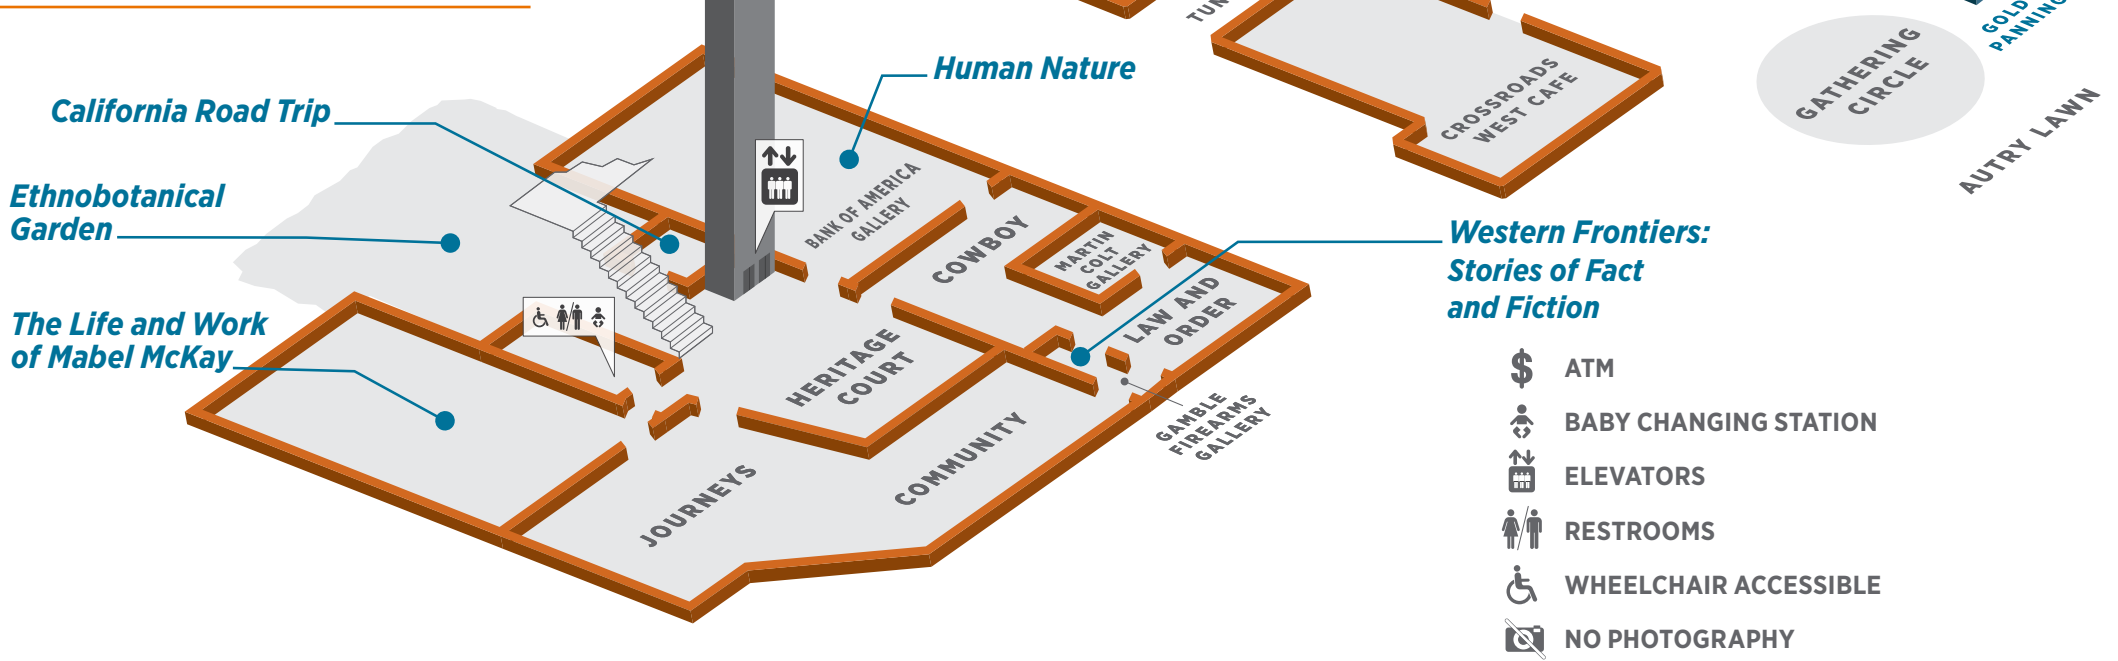

GENERAL INFO

The Autry is dedicated to exploring and sharing the stories of the diverse peoples of the American West, connecting the past to the present to inspire our shared future.

MUSEUM AND STORE

Tuesdays–Fridays, 10:00 a.m.–4:00 p.m.
Saturdays and Sundays, 10:00 a.m.–5:00 p.m.

CROSSROADS WEST CAFE

Tuesdays–Fridays, 10:00 a.m.–4:00 p.m.
Saturdays and Sundays, 9:00 a.m.–5:00 p.m.

Autry Members receive unlimited free admission and discounts at the store and cafe.

GUIDED TOURS

Select Weekends
11:00 a.m., 1:00 p.m., 3:00 p.m.

GOLD PANNING

Select Weekends
11:00 a.m.–3:00 p.m.

JOIN AND SAVE!

See an associate to apply a portion of your admission fee toward membership today, or join online at: TheAutry.org/Membership.

4700 Western Heritage Way
Los Angeles, CA 90027
TheAutry.org | [#AtTheAutry](https://twitter.com/AtTheAutry)

AUTRY MUSEUM OF THE AMERICAN WEST MAP

Find yourself here

LOBBY LEVEL

LOWER LEVEL

- \$ ATM
- 👶 BABY CHANGING STATION
- 🚗 ELEVATORS
- 🚻 RESTROOMS
- ♿ WHEELCHAIR ACCESSIBLE
- 📷 NO PHOTOGRAPHY