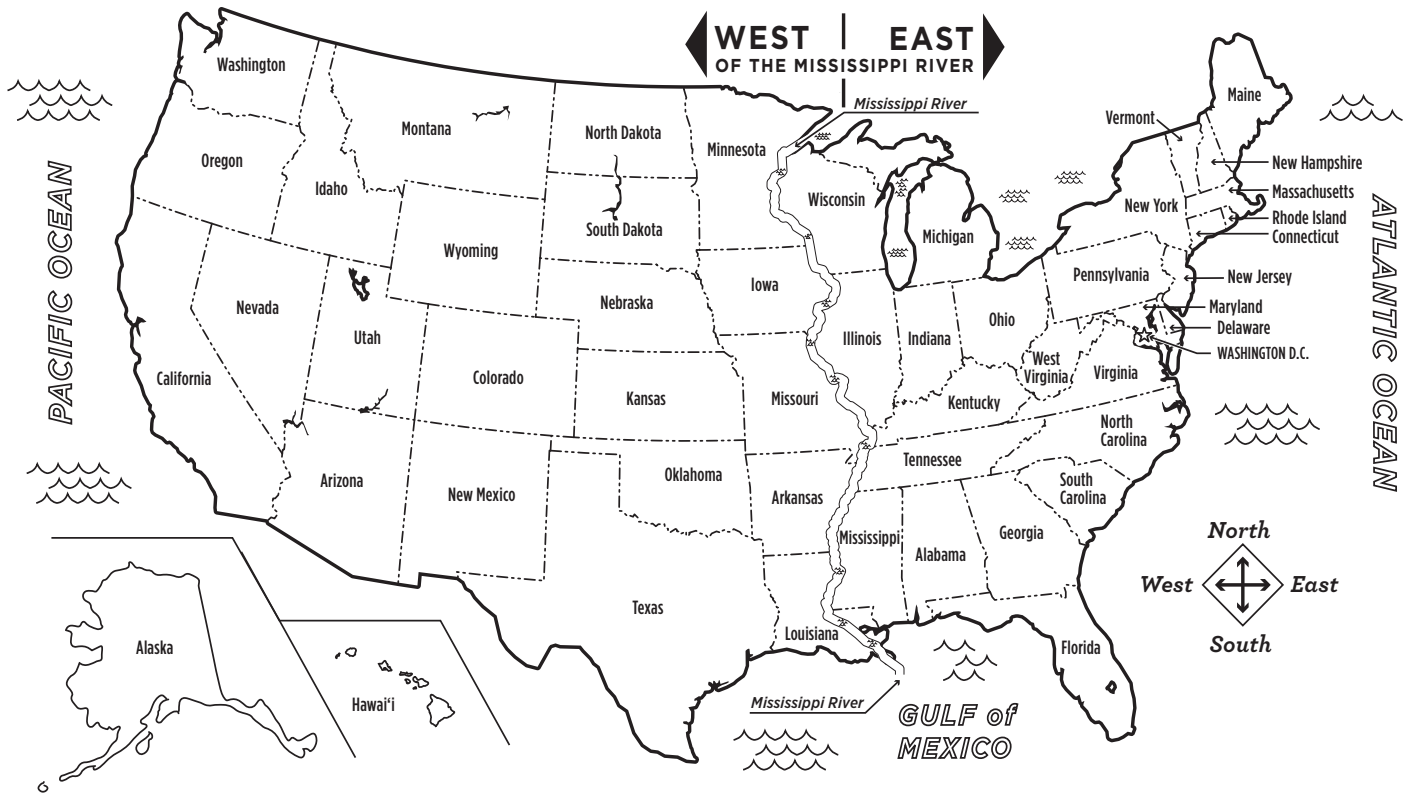

# Who Lives in the American West?

INTRODUCTION – The Autry Museum of the American West is about the different people, animals, plants, land, and water in the American West. Learn more about where the American West is located by using the map of the United States of America and by following the directions below it.

**PART 1 – Who lives in the American West? Do you? Find some colored pencils, crayons, or markers. Then follow the directions below to see if you live in the American West.**

- 1) Find the state you live in. Color it red.
- 2) Find the Pacific Ocean. Color it blue.
- 3) Find the Atlantic Ocean. Color it blue.
- 4) Find the Gulf of Mexico. Color it blue.
- 5) Find the Mississippi River. Color it blue.
- 6) The Autry Museum of the American West describes the American West as everything west (to the left) of the Mississippi River including Alaska and Hawai'i. Find the states that are west (to the left) of the Mississippi River. Color them orange.
- 7) Find the states to the east (to the right) of the Mississippi River. Color them yellow.
- 8) Find the state you live in. Find the Mississippi River. Is your state to the west or east of the Mississippi River? Do you live in the American West? Complete the sentence below.

I (write *live in* or *don't live in*) \_\_\_\_\_ the American West because the state I live in is (write *west of* or *east of*) \_\_\_\_\_ the Mississippi River.

# Who Lives in the American West?

**PART 3** – Maps tell stories. Tell a story about where you live and the people, animals, plants, and types of land and water that are important to you. Make a map or a picture of where you live that includes some of the people, animals, plants, and types of land and water that are important to you on a piece of paper or in the space below. Then write a description of your map or picture below it.